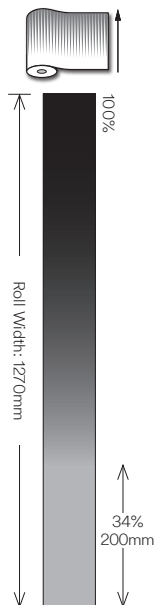

Illumina
SH2FGIM