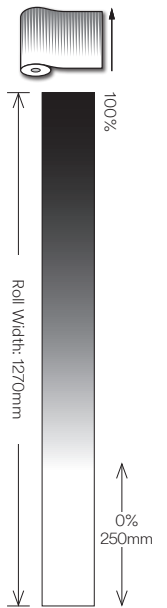

Illumina Reflect
SH2SIIM