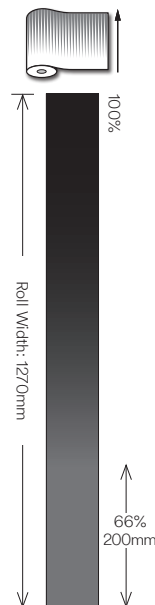

Illumina-g
SH2FGIM-G