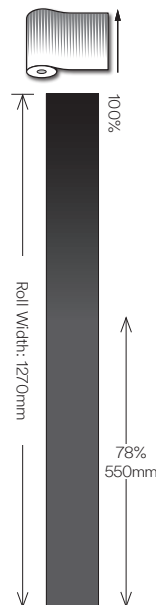

Sabrina
SH2FGSB