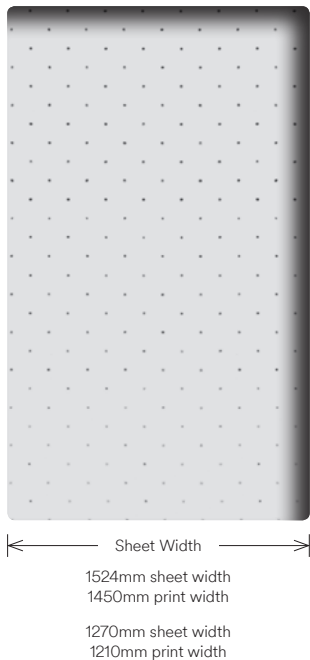

# Gradation

**Cloud Narrow White**  
SH2FGCN  
**Cloud White**  
SH2FGCL

Cloud is a center gradation available in full rolls with the print direction across the roll. The gradation becomes transparent at both edges across the roll.

**Cloud**  
Roll width: 1524mm with 240mm print width in center.

**Cloud Narrow**  
Roll width: 1270mm with 100mm print width in center.

**Illumina Silky-W**  
SH2SSIM-W  
**Illumina Silky-S**  
SH2SSIM-S