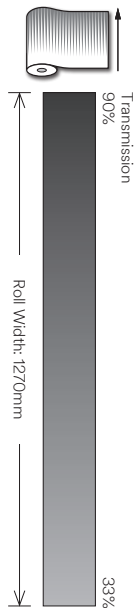

Gradation

Diamond Ghost Reflect
SH2SIDGR